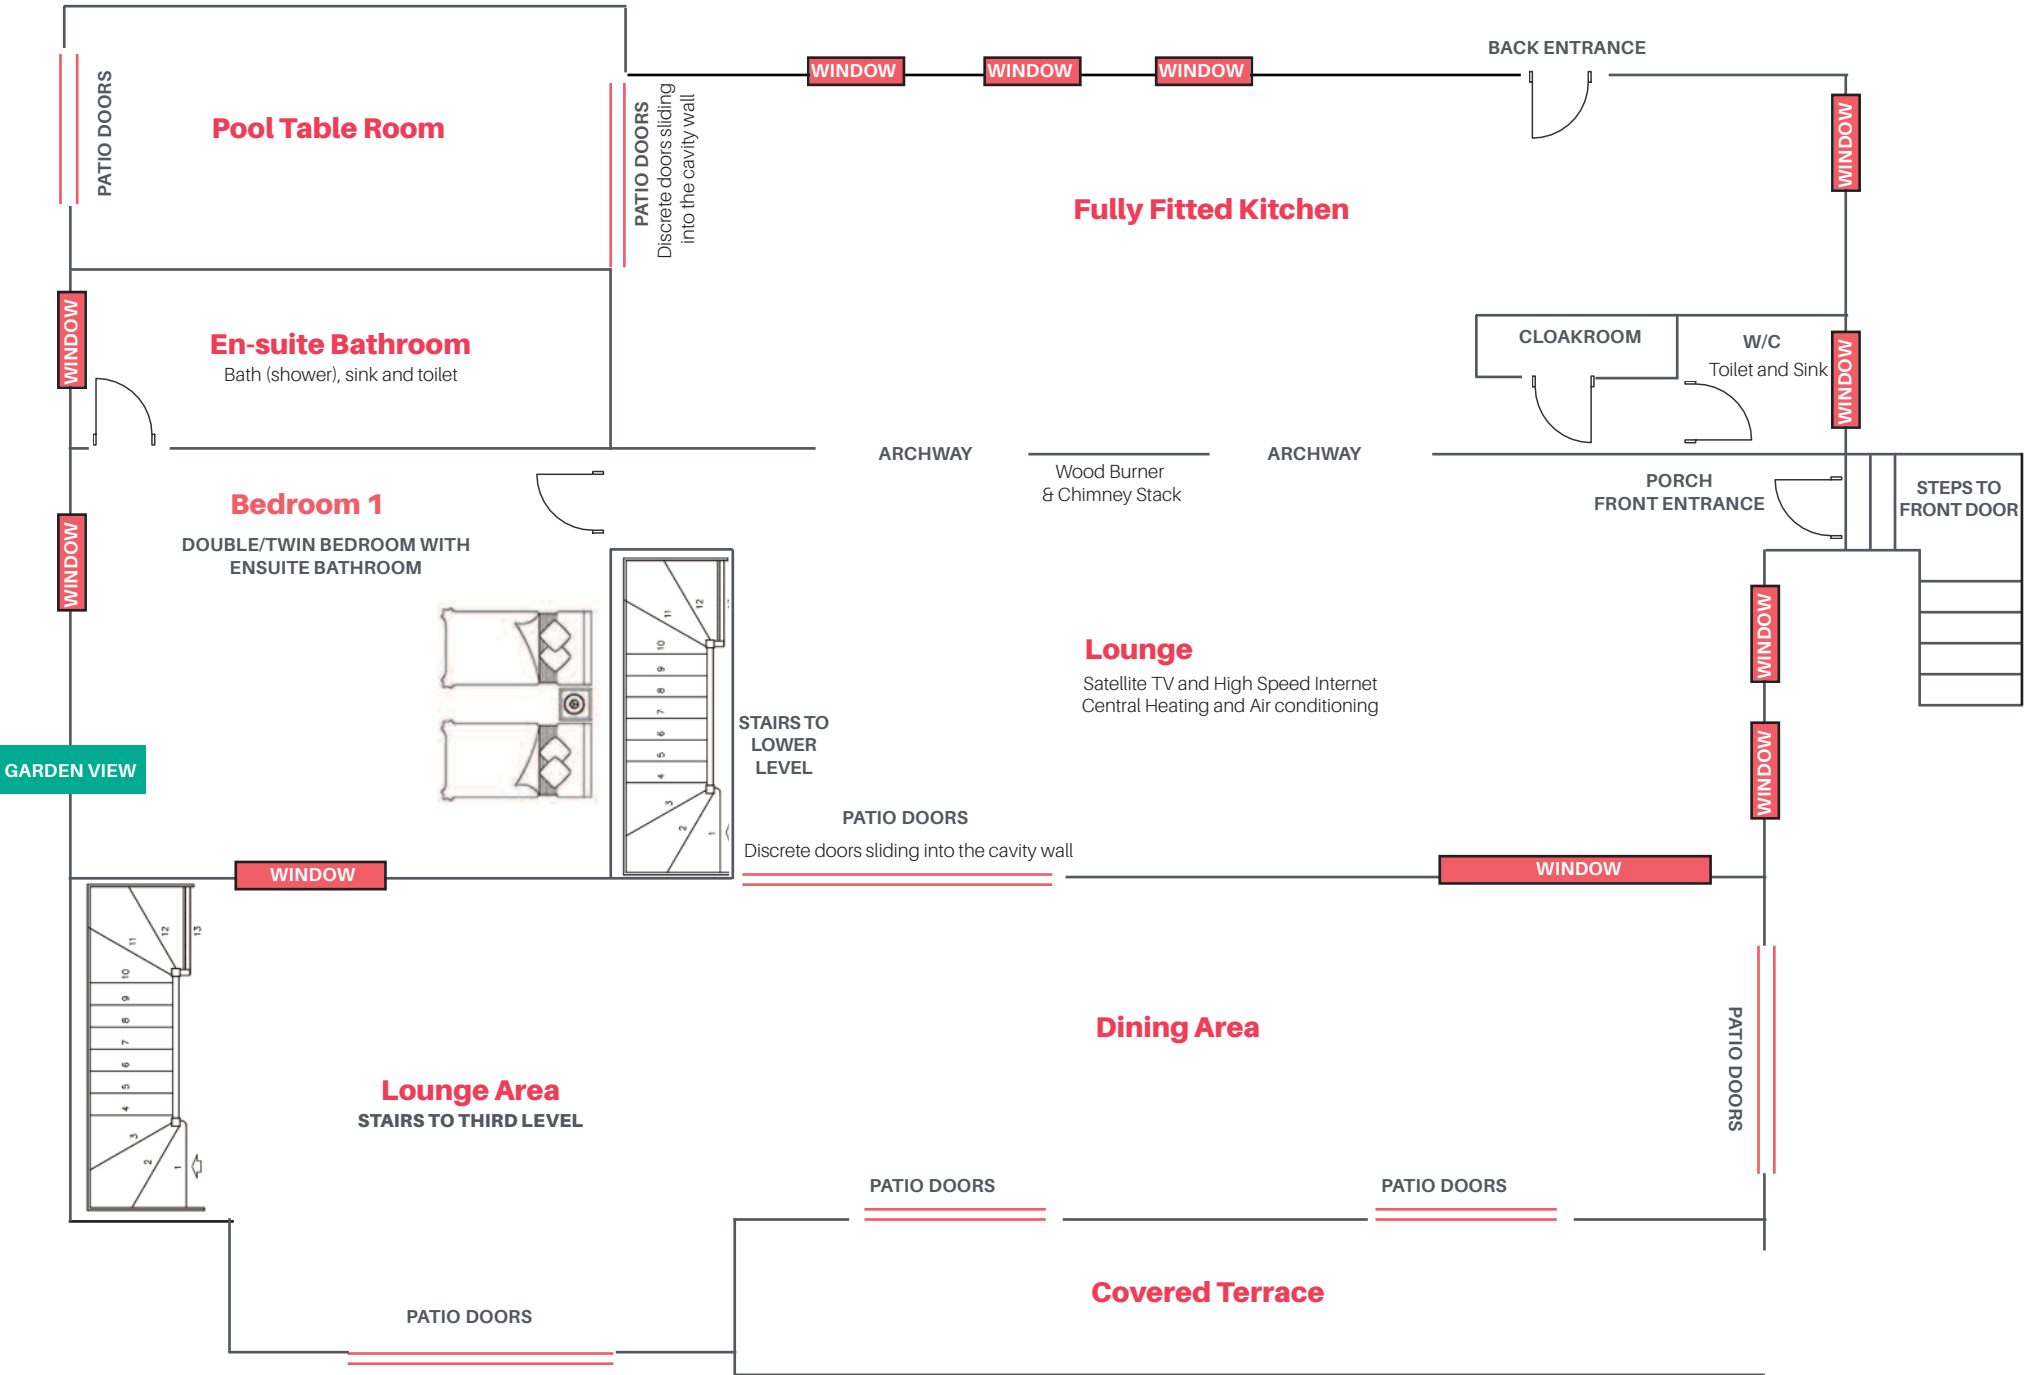

Middle Level Floor Plan - Main House

INTERIOR 370 SQ MTRS | EXTERIOR 13,000 SQ MTRS

Lower Level Floor Plan - Main House

INTERIOR 370 SQ MTRS | EXTERIOR 13,000 SQ MTRS